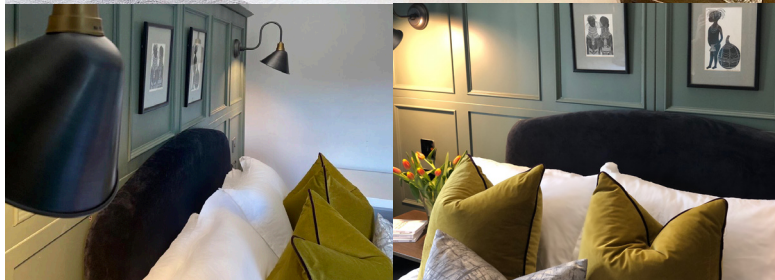

# Instant bedroom makeover with our beautiful decor panels

- Standard range of styles or bespoke options to suit your style.
- Quick, easy and simple to fit.
- Fitted with sockets, USB ports and bedside lamps.
- Choice of beautifully upholstered headboards.
- Suitable for all mattress configurations with detachable bedside tables.