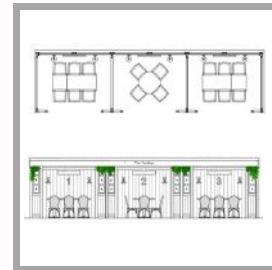

THE PAVILION - DON'T KEEP YOUR GARDEN A SECRET.

'THE PAVILION'

An alluring, multi functional, trading area tailored to your requirements, to maximises on your trading!

Extend your restaurant QUICKLY and for less than you think!

Enhance your unused spaces and entice your customers outside...

We can create the perfect Pavilion to suit your business needs. Whether restaurant, retail or outdoor bar.

EXAMPLE LAYOUT

1 CUBICAL

2 CUBICALS

3 CUBICALS

ANY LAYOUT FORMAT

SUB DIVISION

BENCH SEATING

Can be subdivided to create private and separate trading zones.

Call for friendly helpful advice 01452770925